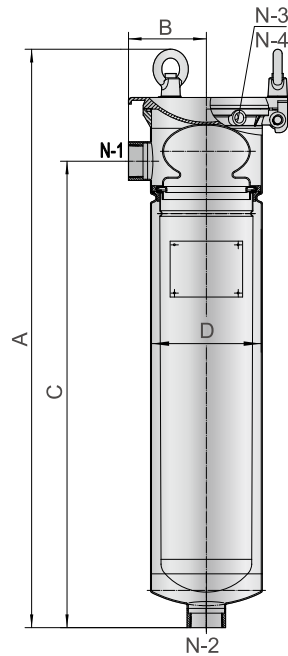

Filter specifications

No. of Filter Bags

1

Filter Bag Sizes^{1*}

01: Size 01

02: Size 02

Inlet & Outlet

DIN / ANSI / BSP / NPT

Recommended Flow Rates^{1*}

40 m³ / h

Maximum operating temperatures^{2*}

150 °C

Max. Operating Pressure

6 bar (87 psi)

1 Depending on filter element / fluid viscosity*

2 Applicable temperature is determined based on filter bag and seal material*

■ ECF Filter Range

Retention ratings

Dimensions	Size 02	Size 01
A	1045mm (41")	804mm (32")
B	142mm (6")	142mm (6")
C	850mm (33")	600mm (24")
D	190mm (7")	190mm (7")
Specifications	Size 02	Size 01
Inlet (N1) / Outlet (N2)	BSP2"(NPT2")	BSP2"(NPT2")
Vent Valve (N3)	NPT1/2"(Rc1/2")	NPT1/2"(Rc1/2")
Drain (N4)	NPT1/2"(Rc1/2")	NPT1/2"(Rc1/2")
Vessel Volume	28 L (7 gal)	17 L (4 gal)
Net Weight	33 kg (82 lb)	24 kg (53 lb)